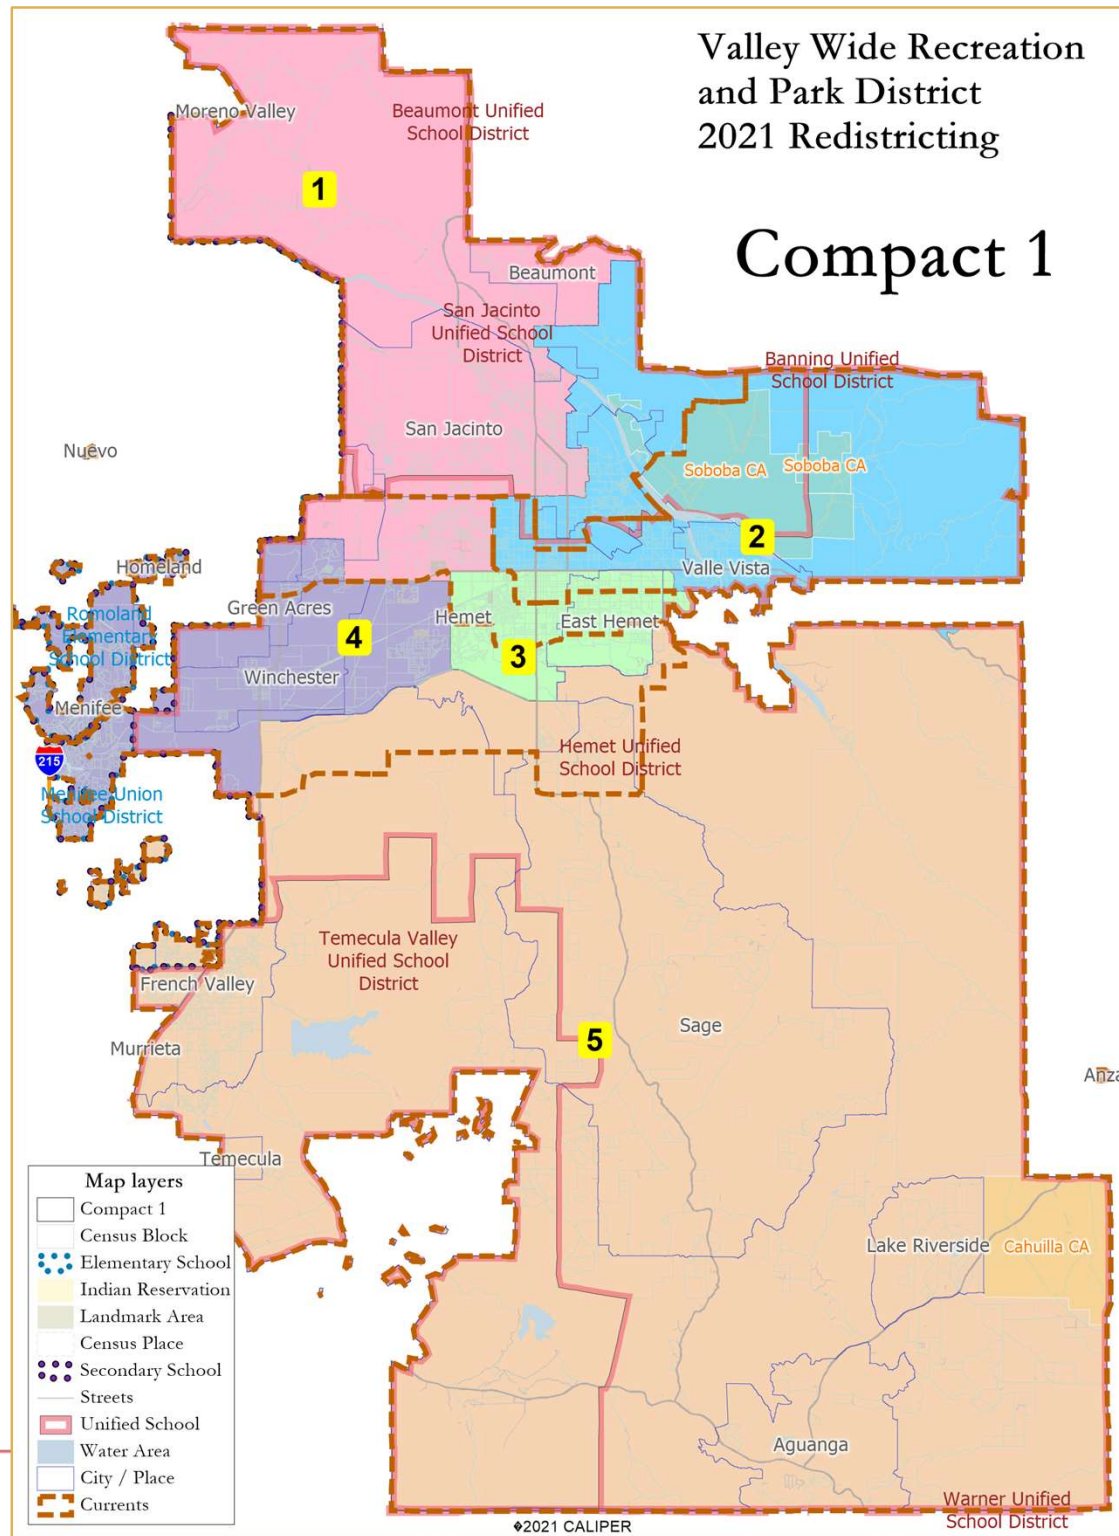

Valley Wide Recreation
and Park District
2021 Redistricting

Compact 1

Compact 1